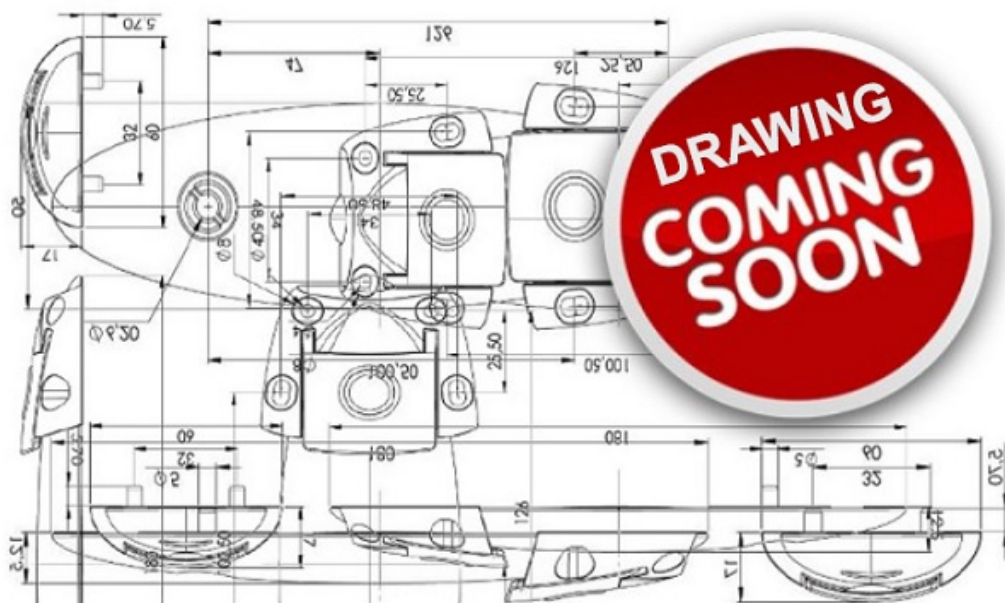

PRODUCT SHEET

Description:

Cover Cap $\varnothing 32 \times 9 \text{ mm}$ F/Smart Hinge, Alu-Look, W/2 Screws

Item number:

15.01.050-0

Units	Box	Carton	HS Code	Barcode
Pcs.	1000	1000	3926909790	 5704866052368